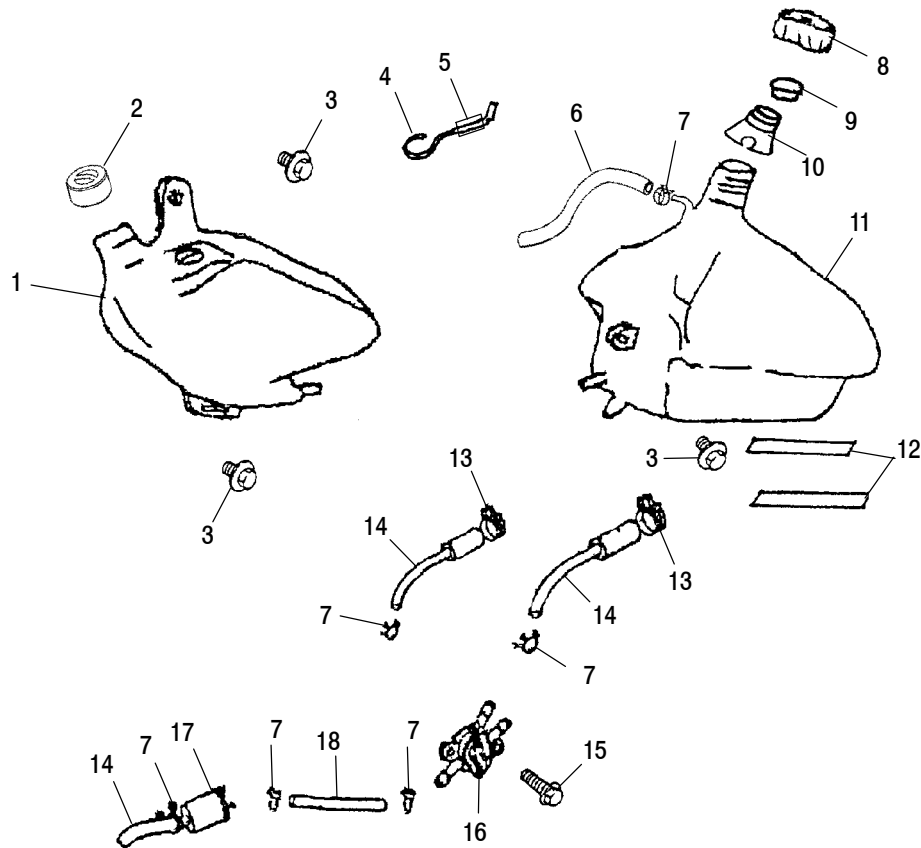

OIL TANK / FUEL TANK

Scrambler 90 A02EA09CA and Scrambler 90X A02EA09CB and Scrambler 90X A02EA09CC

Part numbers may have changed since this microfiche was issued. To ensure that correct parts are received, refer to PartSmart, which is updated monthly.

Ref.	Part No.	Qty.	Description
1	0450927	1	Asm., Oil Tank
2	0450903	1	Cap, Oil Tank
3	0450340	3	Bolt, Hex
4	0450373	1	Hook, Fuel Tank
5	0450826-035	1	Tube, Oil, Side
6	0450363-430	1	Hose
7	0450054	6	Clip
8	0450359	1	Cap, Fuel Tank
9	0450375	1	Film, Breather

Ref.	Part No.	Qty.	Description
10	0450827	1	Boot, Tank Neck
11	0450358	1	Tank, Fuel
12	0450632	3	Mat, Rubber, Fuel Tank
13	0450361	2	Clip
14	0450825	3	Hose
15	0450701	1	Bolt, Hex
16	0450366	1	Asm., Manual Fuel Cup
17	0450365	1	Asm., Fuel Filter
18	0450363-160	1	Hose

6/01