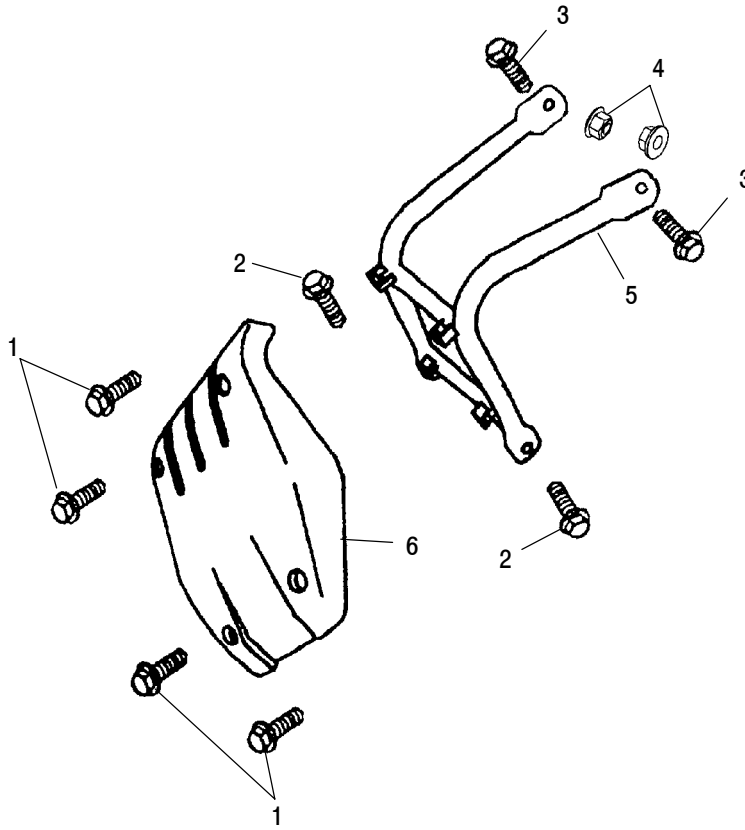

BUMPER

Scrambler 90 A02EA09CA and Scrambler 90X A02EA09CB and Scrambler 90X A02EA09CC

Part numbers may have changed since this microfiche was issued. To ensure that correct parts are received, refer to PartSmart, which is updated monthly.

Ref. Part No.	Qty.	Description	Ref. Part No.	Qty.	Description		
1	0450701	4	Bolt, Hex, Washer Face	5	0450596	1	Bumper
2	0450298	2	Bolt, Hex	6	0450597	1	Cover, Bumper (CA)
3	0450309	2	Bolt, Hex, Washer Face		0450979	1	Cover, Bumper, Yellow (CB)
4	0450150	2	Nut, Lock		0451002	1	Cover, Bumper, Red (CC)