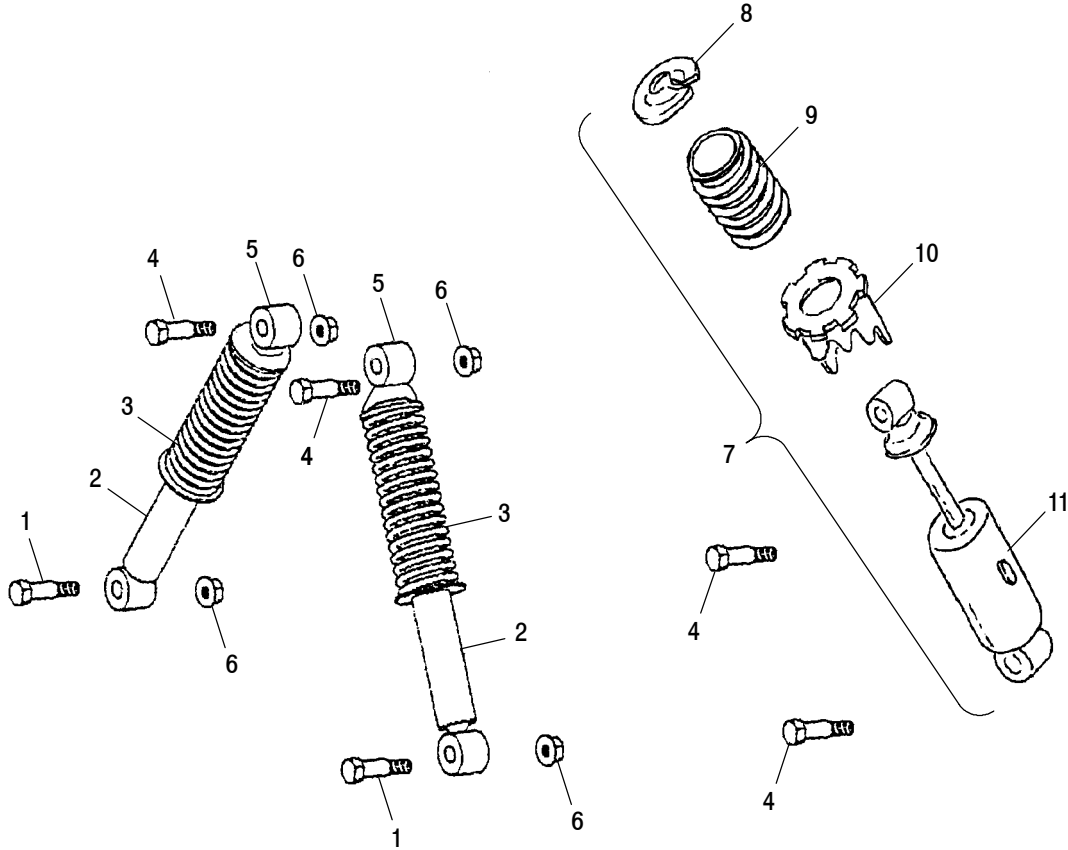

SUSPENSION

Scrambler 90 A02EA09CA and Scrambler 90X A02EA09CB and Scrambler 90X A02EA09CC

Part numbers may have changed since this microfiche was issued. To ensure that correct parts are received, refer to PartSmart, which is updated monthly.

Ref.	Part No.	Qty.	Description
1	0450868	2	Bolt, Hex
2	0450714	2	Tube, Inner, Front Suspension
3	0450971	2	Spring, Front Suspension
4	0450380	4	Bolt, Hex
5	0450906	2	Suspension, Front (Incl. 2,3)
6	0450249	4	Nut, Flange

Ref.	Part No.	Qty.	Description
7	0450904	1	Suspension, Rear (Incl. 8,9,10,11)
8	0450929	1	Retainer, Spring
9	0450905	1	Spring, Rear Suspension
10	0450894	1	Collar, Adjustment
11	0450941	1	Tube, Inner, Rear Suspension